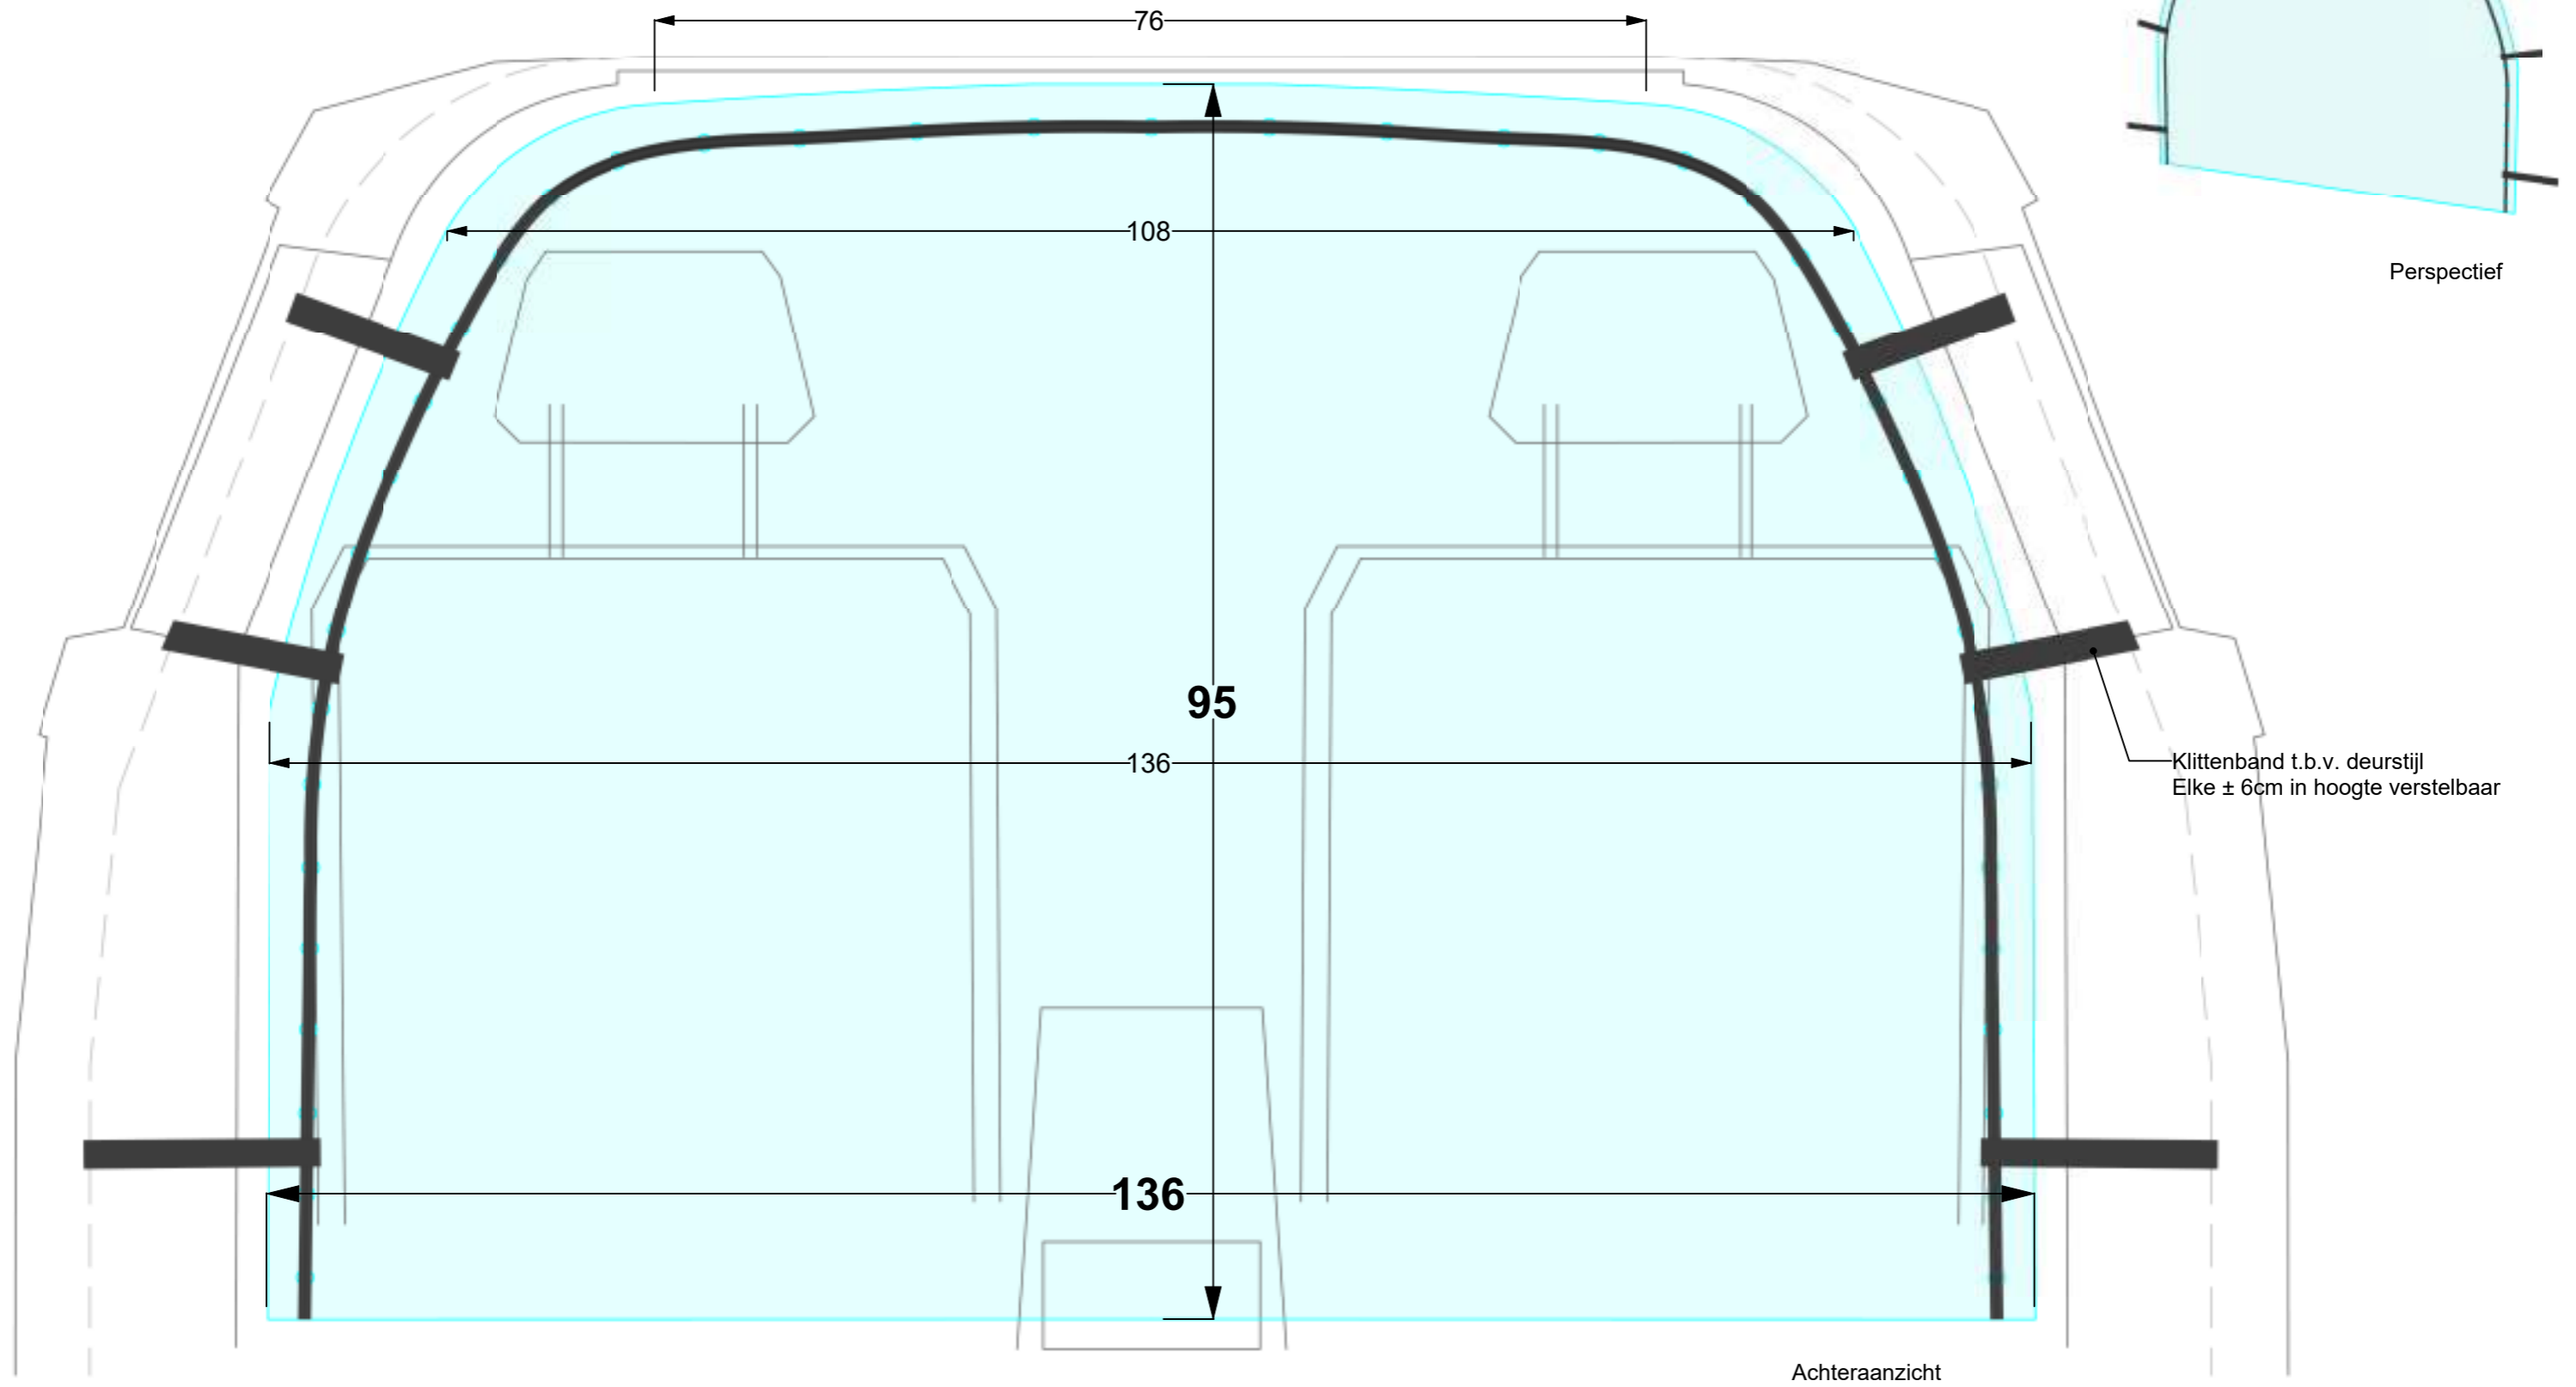

BICS® BASIC 95x136cm
MEDIUM

Achteraanzicht

Scale nvt	PERSONEN AUTO	drawn by MJ	Checked by	Approved by - date
Units cm	BICS® BASIC - MEDIUM	Filename 0.TAXI.R02.20200507	Edition 1	Sheet
Format A3		Status 1. OFFERTE	Date 17-Jun-20	drawing nr. R01